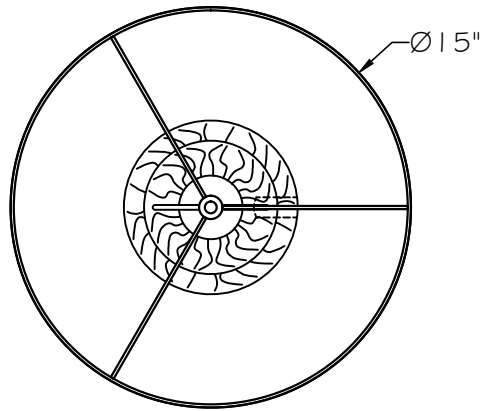

CUSTOMER REFERENCE DRAWING

TOP VIEW

DASH	METAL FINISH	GLASS COLOR	SHADE
-16	Silver leaf	Clear	White
-12	Silver leaf	Clear	Beige
-26	Gold leaf	Clear	White
-22	Gold leaf	Clear	Beige

STYLE CONFIGURATIONS:

-16ST	-12ST	-26ST	-22ST
-------	-------	-------	-------

STYLE NUMBER:
900410
 DATE:
4/4/2019