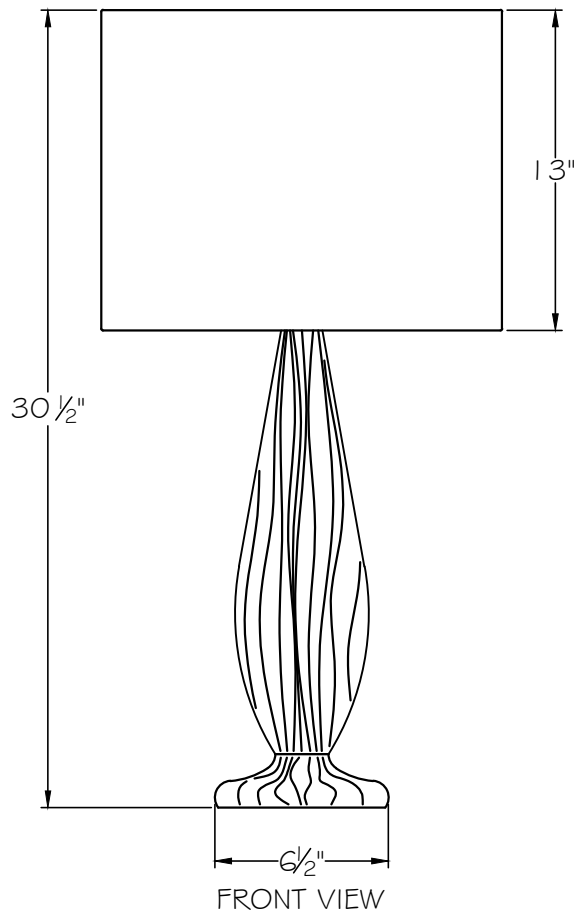

CUSTOMER REFERENCE DRAWING

TOP VIEW

DASH	METAL FINISH	GLASS COLOR	SHADE
-16	Silver leaf	Clear	White
-12	Silver leaf	Clear	Beige
-26	Gold leaf	Clear	White
-22	Gold leaf	Clear	Beige

STYLE CONFIGURATIONS:

-16ST	-12ST	-26ST	-22ST
-------	-------	-------	-------

STYLE NUMBER:
900410
 DATE:
4/4/2019