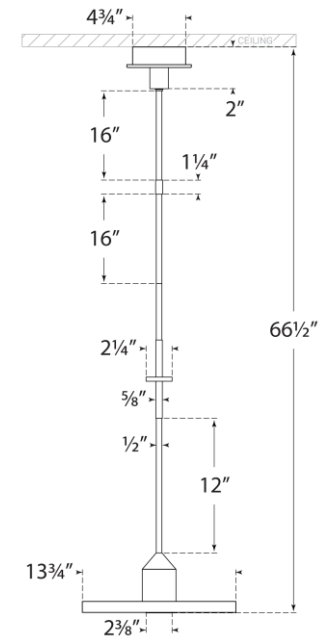

TEAR SHEET

Valen Medium Pendant

Item # TOB 5192PN

Designer: Thomas O'Brien

O/A Height: 66.5"

Fixture Height: 6"

Min. Custom Height: 30"

Width: 13.75"

Canopy: 4.75" Round

Finishes: PN

Lightsource: Dedicated LED

Wattage: 20w (1600lm)

Weight: 11 Pounds

Note: Custom Height Available

Front View