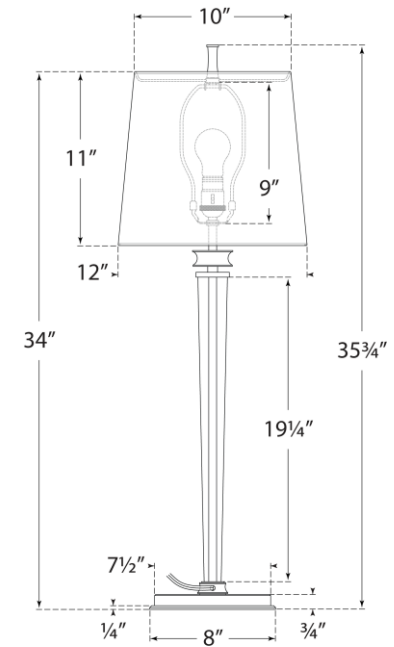

TEAR SHEET

Lyra Buffet Lamp

Item # TOB 3943PN-L

Designer: Thomas O'Brien

Height: 35.75"

Width: 12"

Base: 8" Round

Finishes: BZ, HAB, PN

Shade Treatments: L

Shade Details: 10" x 12" x 11"

Socket: E26 Dimmer

Wattage: 75 A19

Weight: 13 Pounds

Front View