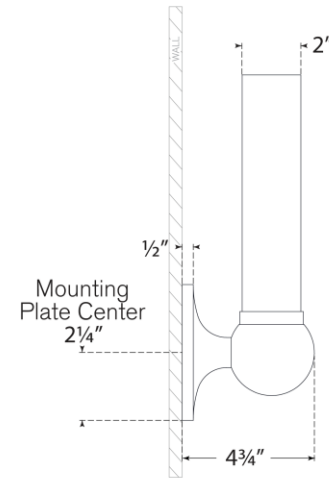

TEAR SHEET

Jeffery Small Bath Sconce

Item # TOB 2775PN-WG

Designer: Thomas O'Brien

Height: 11.5"

Width: 4.5"

Extension: 4.75"

Backplate: 4.5" Round

Finishes: BZ, HAB, PN

Glass Options: WG

Lightsource: Dedicated LED

Wattage: 6w (500lm)

Weight: 4 Pounds

Note: UL Only

Top View

Side View

Front View