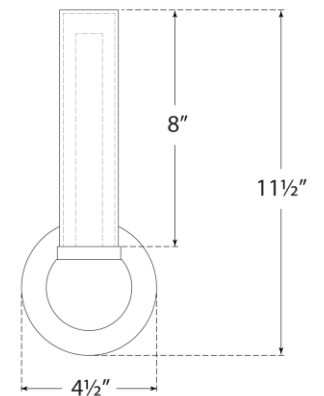

TEAR SHEET

Jeffery Small Bath Sconce

Item # TOB 2775PN-WG

Designer: Thomas O'Brien

Height: 11.5"

Width: 4.5"

Extension: 4.75"

Backplate: 4.5" Round

Finishes: BZ, HAB, PN

Glass Options: WG

Lightsource: Dedicated LED

Wattage: 6w (500lm)

Weight: 4 Pounds

Note: UL Only

Top View

Side View