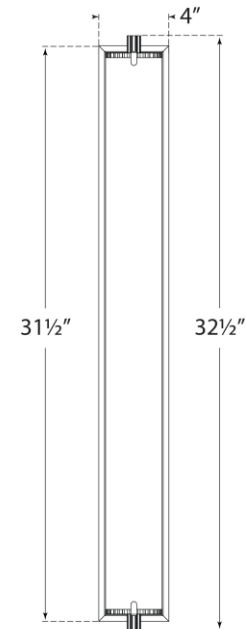

TEAR SHEET

Calliope Over The Mirror Bath Light

Item # TOB 2193HAB-WG

Designer: Thomas O'Brien

Height: 32.75"

Width: 3.75"

Extension: 3.5"

Backplate: 3" x 30.5" Rectangle

Finishes: BZ, HAB, PN

Glass Options: WG

Lightsource: Dedicated LED

Wattage: 26w (2000lm)

Weight: 10 Pounds

Front View

Side View