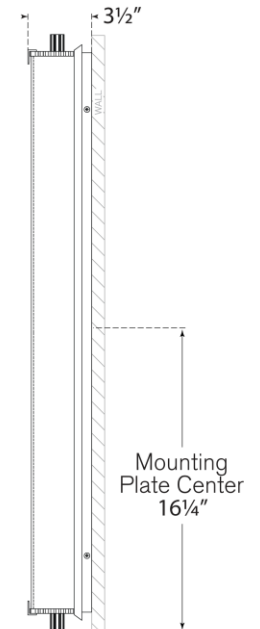

TEAR SHEET

Calliope Over The Mirror Bath Light

Item # TOB 2193HAB-WG

Designer: Thomas O'Brien

Height: 32.75"

Width: 3.75"

Extension: 3.5"

Backplate: 3" x 30.5" Rectangle

Finishes: BZ, HAB, PN

Glass Options: WG

Lightsource: Dedicated LED

Wattage: 26w (2000lm)

Weight: 10 Pounds

Front View

Side View