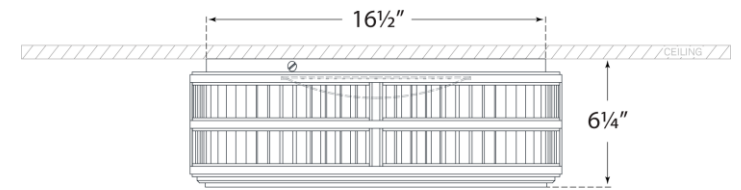

## Perren 18" Flush Mount

Item # RL 4721NB

Designer: Ralph Lauren

Height: 6.25"

Width: 18"

Finishes: BZ, NB, PN

Glass Options: WG

Lightsource: Dedicated LED

Wattage: 36w (2800lm)

Weight: 31 Pounds

Side View

Bottom View