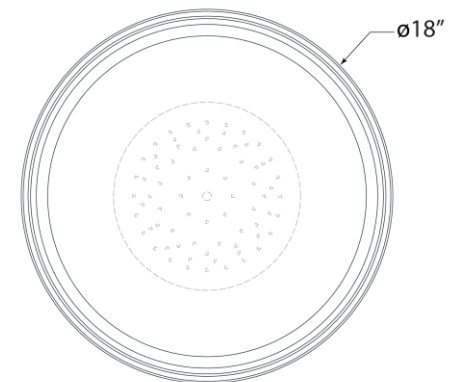

## Perren 18" Flush Mount

Item # RL 4721NB

Designer: Ralph Lauren

Height: 6.25"

Width: 18"

Finishes: BZ, NB, PN

Glass Options: WG

Lightsource: Dedicated LED

Wattage: 36w (2800lm)

Weight: 31 Pounds

Side View

Bottom View