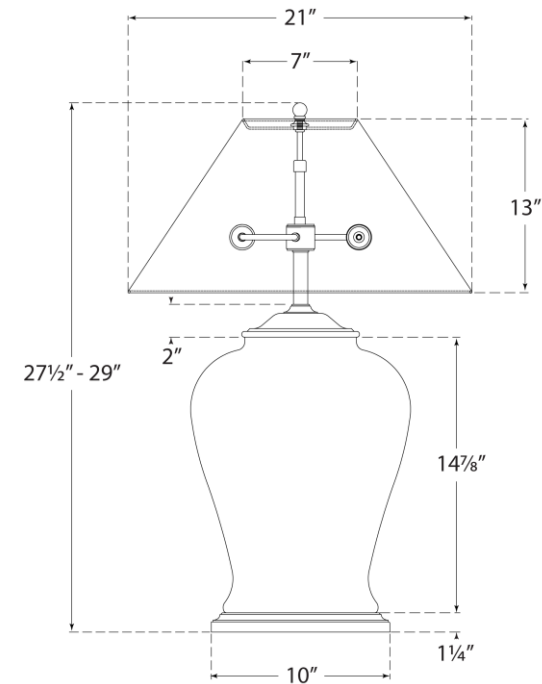

TEAR SHEET

Foo Dog Medium Table Lamp

Item # RL 3649BW-S

Designer: Ralph Lauren

Height: 28"

Width: 21"

Base: 9" Round

Finishes: BLW

Shade Treatments: S

Shade Details: 7" x 21" x 13"

Socket: 2 - E26 Pull Chain

Wattage: 2 - 75 A19

Weight: 18 Pounds

RL3649