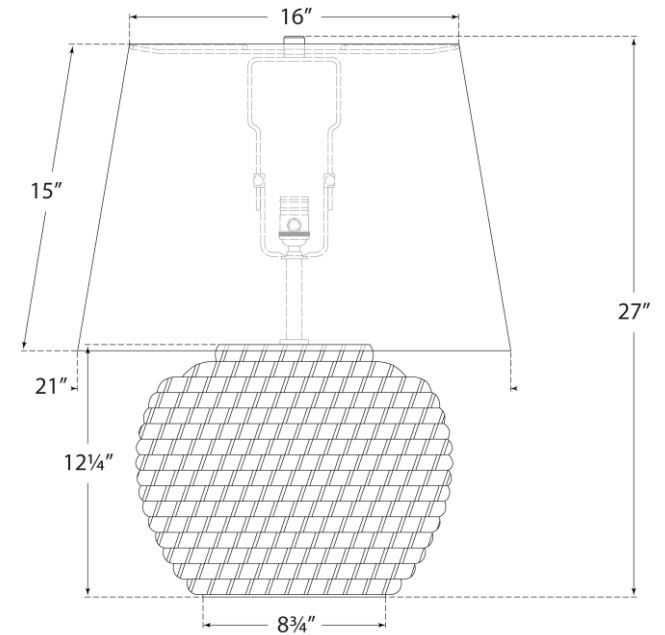

TEAR SHEET

Lohan Medium Table Lamp

Item # RL 3542BRT-WP

Designer: Ralph Lauren

Height: 27"

Width: 21"

Base: 8.75" Round

Finishes: BRT

Shade Treatments: WP

Shade Details: 16" x 21" x 15" Closed Top

Socket: E26 Dimmer

Wattage: 100 A19

Weight: 15 Pounds

Front View