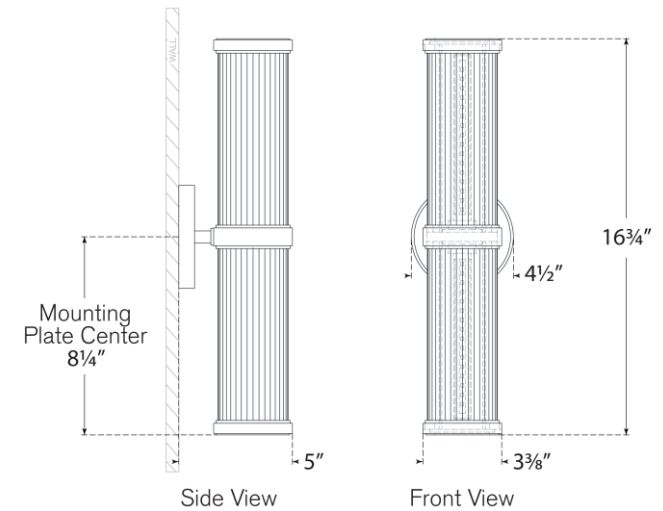

TEAR SHEET

Ranier Double Bath Light

Item # RL 2401NB

Designer: Ralph Lauren

Height: 16.75"

Width: 4.25"

Extension: 5"

Backplate: 4.25" Round

Finishes: NB, PN

Lightsource: Dedicated LED

Wattage: 18w (1500lm)

Weight: 6 Pounds

Top View

Side View

Front View