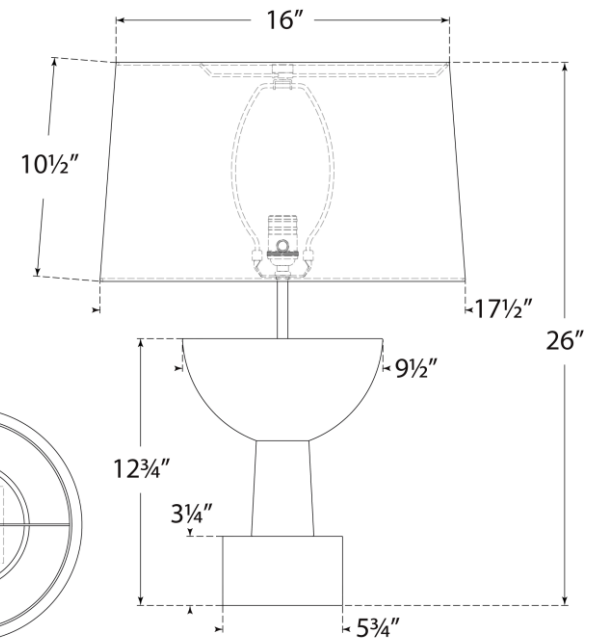

## Eadan 26" Table Lamp

Item # RB 3041PW-L

Designer: Ray Booth

Height: 26"

Width: 17.5"

Base: 5.75" Square

Finishes: MBR, PW, WI

Shade Treatments: L

Shade Details: 16" x 17.5" x 10.5"

Socket: E26 Dimmer

Wattage: 15 LED A19

Weight: 20 Pounds

Note: UL Only

Top View

Front View