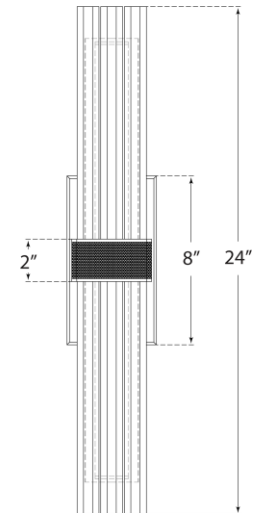

## Fascio 24" Sconce

Item # LR 2910PN-CG

Designer: Lauren Rottet

Height: 24"

Width: 4.25"

Extension: 4"

Backplate: 4.25" x 8" Rectangle

Finishes: BZ, HAB, PN

Trim Options: CG

Lightsource: Dedicated LED

Wattage: 20w (1600lm)

Weight: 10 Pounds

Top View

Side View

Front View