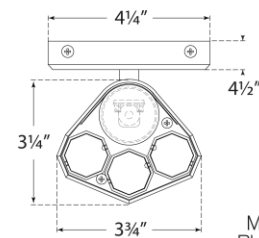

## Fascio 24" Sconce

Item # LR 2910PN-CG

Designer: Lauren Rottet

Height: 24"

Width: 4.25"

Extension: 4"

Backplate: 4.25" x 8" Rectangle

Finishes: BZ, HAB, PN

Trim Options: CG

Lightsource: Dedicated LED

Wattage: 20w (1600lm)

Weight: 10 Pounds

Top View

Side View

Front View