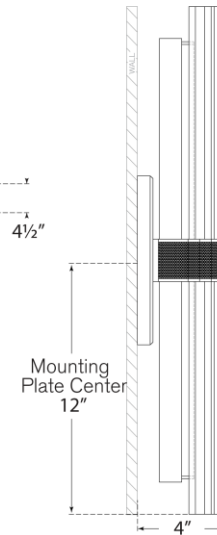

## Fascio 24" Sconce

Item # LR 2910PN-CG

Designer: Lauren Rottet

Height: 24"

Width: 4.25"

Extension: 4"

Backplate: 4.25" x 8" Rectangle

Finishes: BZ, HAB, PN

Trim Options: CG

Lightsource: Dedicated LED

Wattage: 20w (1600lm)

Weight: 10 Pounds

Top View

Side View

Front View