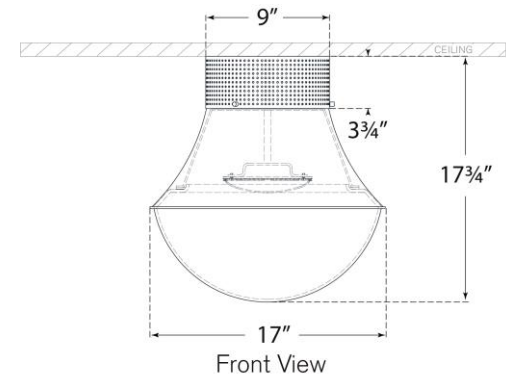

TEAR SHEET

Precision 17" Flush Mount

Item # KW 4094BZ-WG

Designer: Kelly Wearstler

Height: 17.75"

Width: 17"

Canopy: 9" Round

Finishes: AB, BZ, PN

Glass Options: WG

Lightsource: Dedicated LED

Wattage: 25w (3000lm)

Weight: 18 Pounds

Bottom View