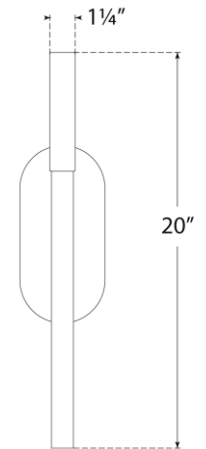

TEAR SHEET

Rousseau Medium Bath Sconce

Item # KW 2281PN-SG

Designer: Kelly Wearstler

Height: 20"

Width: 4.25"

Extension: 3"

Backplate: 4.25" x 9" Oval

Finishes: AB, BZ, PN

Glass Options: CG, EC, ECG, SG

Lightsource: Dedicated LED

Wattage: 6w (700lm)

Weight: 5 Pounds

Top View

Side View

Front View