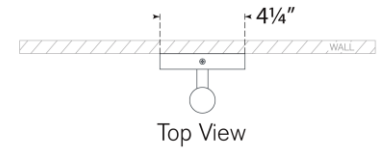

TEAR SHEET

Rousseau Medium Bath Sconce

Item # KW 2281PN-SG

Designer: Kelly Wearstler

Height: 20"

Width: 4.25"

Extension: 3"

Backplate: 4.25" x 9" Oval

Finishes: AB, BZ, PN

Glass Options: CG, EC, ECG, SG

Lightsource: Dedicated LED

Wattage: 6w (700lm)

Weight: 5 Pounds

Top View

Side View

Front View