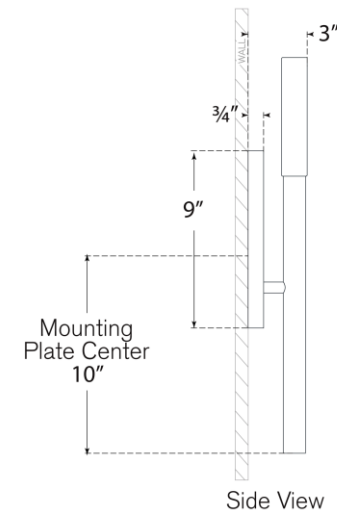

TEAR SHEET

Rousseau Medium Bath Sconce

Item # KW 2281PN-SG

Designer: Kelly Wearstler

Height: 20"

Width: 4.25"

Extension: 3"

Backplate: 4.25" x 9" Oval

Finishes: AB, BZ, PN

Glass Options: CG, EC, ECG, SG

Lightsource: Dedicated LED

Wattage: 6w (700lm)

Weight: 5 Pounds

Top View

Side View

Front View