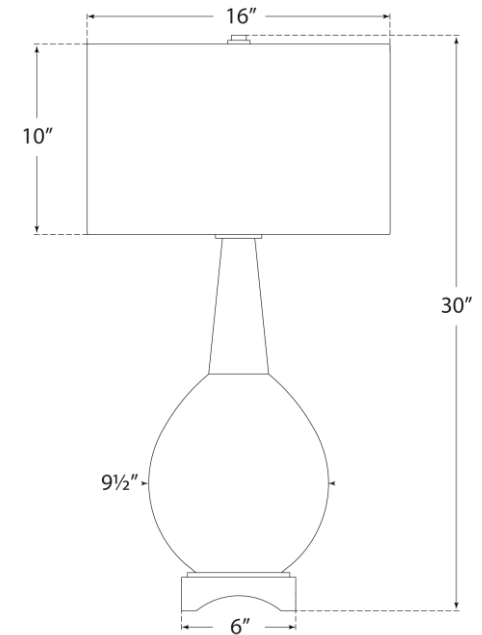

TEAR SHEET

Antoine Large Table Lamp

Item # JN 3605PLB-L

Designer: Julie Neill

Height: 30"

Width: 16"

Base: 6" Square

Finishes: IVO, MBB, PLB

Shade Treatments: L

Shade Details: 16" x 16" x 10"

Socket: E26 Dimmer

Wattage: 100 A19

Weight: 12 Pounds

Note: Reactive Ceramic Glazes Will Vary in Color and Texture

Front View