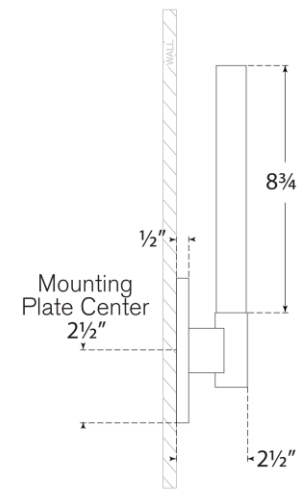

## Mafra Small Sconce

Item # IKF 2362PN-WG

Designer: Ian K. Fowler

Height: 12.75"

Width: 3"

Extension: 2.5"

Backplate: 3" x 5" Rectangle

Finishes: BZ, HAB, PN

Glass Options: WG

Lightsource: Dedicated LED

Wattage: 6w (500lm)

Weight: 3 Pounds

Note: UL Only | Requires Smaller Jbox

Top View

Side View

Front View