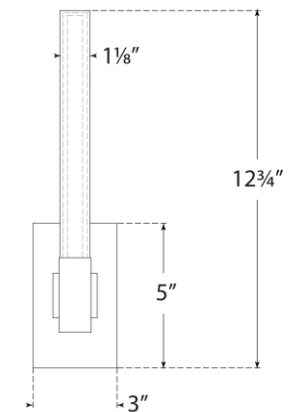

## Mafra Small Sconce

Item # IKF 2362PN-WG

Designer: Ian K. Fowler

Height: 12.75"

Width: 3"

Extension: 2.5"

Backplate: 3" x 5" Rectangle

Finishes: BZ, HAB, PN

Glass Options: WG

Lightsource: Dedicated LED

Wattage: 6w (500lm)

Weight: 3 Pounds

Note: UL Only | Requires Smaller Jbox

Top View

Side View

Front View