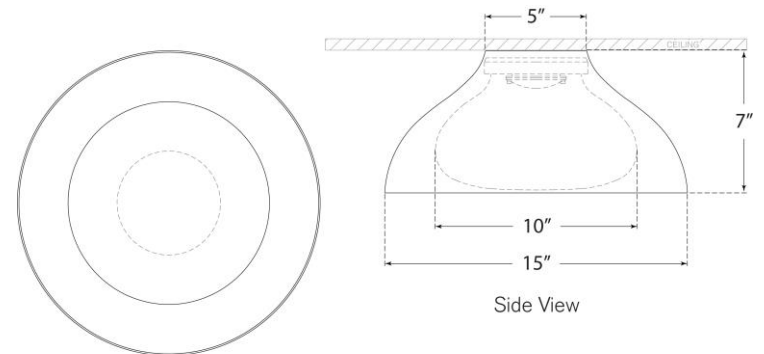

## Agnes 15" Flush Mount

Item # ARN 4350G-SWG

Designer: AERIN

Height: 7"

Width: 15"

Canopy: 5" Round

Finishes: BSL, G, MBK, PW

Glass Options: SWG

Lightsource: Dedicated LED

Wattage: 15w (1300lm)

Weight: 5 Pounds

Bottom View

Side View