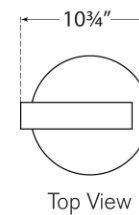

TEAR SHEET

Lancelot Pivoting Floor Lamp

Item # ARN 1042PN

Designer: AERIN

Height: 48.5"

Width: 10"

Extension: 10.75"

Base: 10" Round

Finishes: HAB, PN

Shade Treatments: HAB, PN

Socket: E17 In-Line Switch

Wattage: 4.5 LED R14

Weight: 13 Pounds

Top View