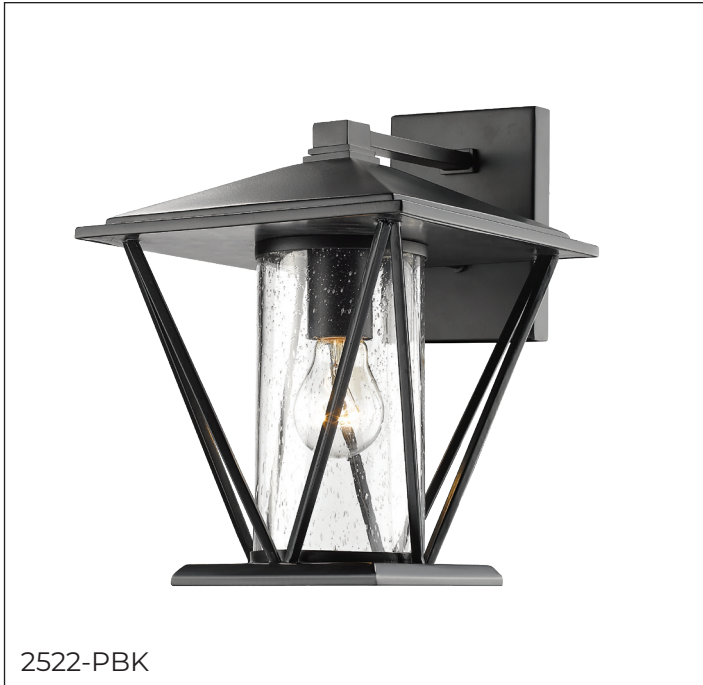

2522 - ONE LIGHT ALUMINUM OUTDOOR WALL SCONCE

Dimensions

Width	9"
Height	12 $\frac{1}{4}$ "
Extension	10 $\frac{3}{8}$ "

Finish & Material

Finishes	PBK - Powder Coated Black PBZ - Powder Coated Bronze
----------	---

Material	Aluminum
----------	----------

Glass/Shade

Glass	Clear Seeded
-------	--------------

Wattage