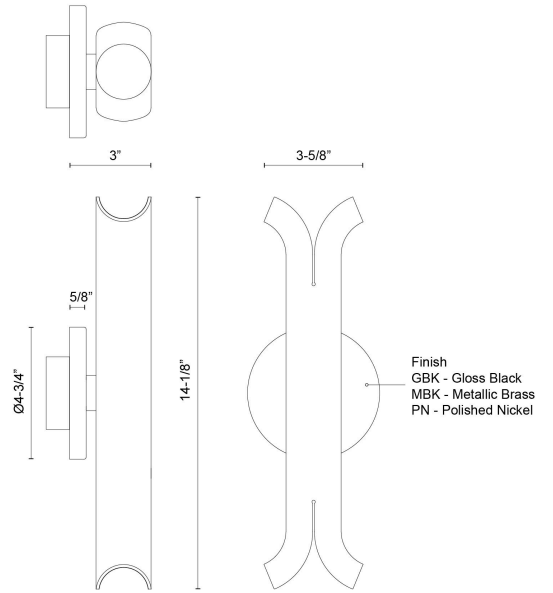

## Husk 14-in Wall Sconce

| Model  | Color Temperature | Wattage | Voltage | Total Lumens | Delivered Lumens                            | Dimmer Support (Optional, Not Included) |
|--|-------------------|---------|---------|--------------|---|---|
| <b>WS89714</b><br>WS89714-GBK<br>WS89714-MRB<br>WS89714-PN | 3000K             | 15W     | 120V    | 1220lm       | 910lm* (GBK)<br>930lm* (MRB)<br>980lm* (PN) | TRIAC/ELV                               |

### SPECIFICATION DETAILS

|                        |  |
|------------------------|--|
| Fixture Dimensions     | W3-5/8" x H14-1/8" x E3"   |
| Canopy Dimensions      | D4-3/4" x E5/8"  |
| Location               | Dry  |
| Dimming Range          | 100% - 10%   |
| Glass Details          | Clear Glass  |
| Illumination Direction | Up/Down  |
| Light Source/Life      | LED (50,000 hours) 90CRI   |
| Material               | Stainless Steel, Glass   |
| Mounting Direction     | Wall Mount up or down  |
| Height from Center     | 7"   |
| Shade Details          | Stainless Steel Shade  |
| Compliance             | <b>ADA Certified:</b> Yes<br><b>ETL Certified:</b> Yes<br><b>CEC Title 24:</b> Yes |