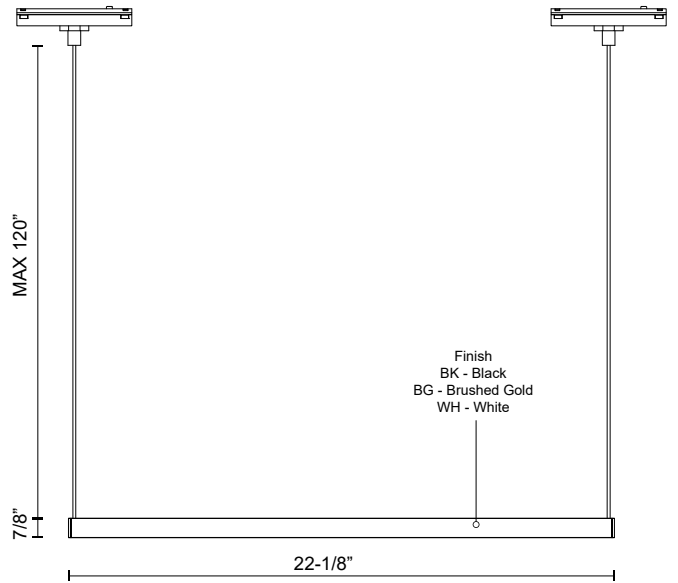

KYAN
TRL29422
 MULTI-CELL

PROJECT

TRL29422-BG Brushed Gold
 TRL29422-BG-4K Brushed Gold
 TRL29422-BK Black
 TRL29422-BK-4K Black
 TRL29422-WH-4K White
 TRL29422-WH White

SPECIFICATION DETAILS

Fixture Dimensions	L22-1/8" x W1-1/8" x H7/8"
Light Source	Low Voltage LED
Wattage	20W
Total Lumens	1300lm
Delivered Lumens	BK-1024lm (@3000K); BK-1085m* (@4000K); BG-1060lm* (@3000K); BG-1105lm* (@4000K); WH-1120lm* (@3000K); WH-1175lm* (@4000K)
Voltage	48V, with DC Class 2 LED driver (see available canopy/driver options)
Color Temperature	3000K; 4000K;
CRI (Ra)	90CRI
LED Rated Life	50,000 hours
Adjustable	Yes
Wire Length	120" Max
Wire Type	BK-Black Wire; BG-Black Wire; WH-White Wire
Sloped Ceiling Adaptable	Yes
Location	Dry
CEC Title 24 JA8	Yes, JA8-2022
Illumination Direction	Downlight
Material	Aluminum + Polymeric Material
Paint Finish	BK02; BG01; WH02
Minimum Hang Height	6"

* For custom options, consult factory for details.
 * For warranty information, please visit www.kuzcolighting.com/warranty

DESCRIPTION

Introducing the Kyan track head for the Kuzco Trilo track system. Create stunning statements with this multi-cell linear pendant design that provides ample downwards illumination to your space. Connect Kyan anywhere along the Trilo track system to use. Each pendant comes with 120" of wire to adjust to the needs of your space.