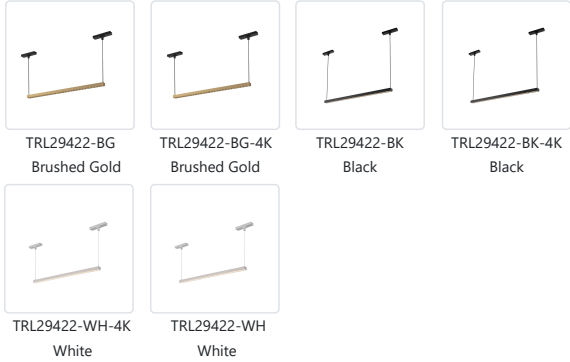

KYAN
TRL29422
 MULTI-CELL

PROJECT

TRL29422-BG Brushed Gold
 TRL29422-BG-4K Brushed Gold
 TRL29422-BK Black
 TRL29422-BK-4K Black
 TRL29422-WH-4K White
 TRL29422-WH White

SPECIFICATION DETAILS

Fixture Dimensions	L22-1/8" x W1-1/8" x H7/8"
Light Source	Low Voltage LED
Wattage	20W
Total Lumens	1300lm
Delivered Lumens	BK-1024lm (@3000K); BK-1085m* (@4000K); BG-1060lm* (@3000K); BG-1105lm* (@4000K); WH-1120lm* (@3000K); WH-1175lm* (@4000K)
Voltage	48V, with DC Class 2 LED driver (see available canopy/driver options)
Color Temperature	3000K; 4000K;
CRI (Ra)	90CRI
LED Rated Life	50,000 hours
Adjustable	Yes
Wire Length	120" Max
Wire Type	BK-Black Wire; BG-Black Wire; WH-White Wire
Sloped Ceiling Adaptable	Yes
Location	Dry
CEC Title 24 JA8	Yes, JA8-2022
Illumination Direction	Downlight
Material	Aluminum + Polymeric Material
Paint Finish	BK02; BG01; WH02
Minimum Hang Height	6"

* For custom options, consult factory for details.
 * For warranty information, please visit www.kuzcolighting.com/warranty

DESCRIPTION

Introducing the Kyan track head for the Kuzco Trilo track system. Create stunning statements with this multi-cell linear pendant design that provides ample downwards illumination to your space. Connect Kyan anywhere along the Trilo track system to use. Each pendant comes with 120" of wire to adjust to the needs of your space.