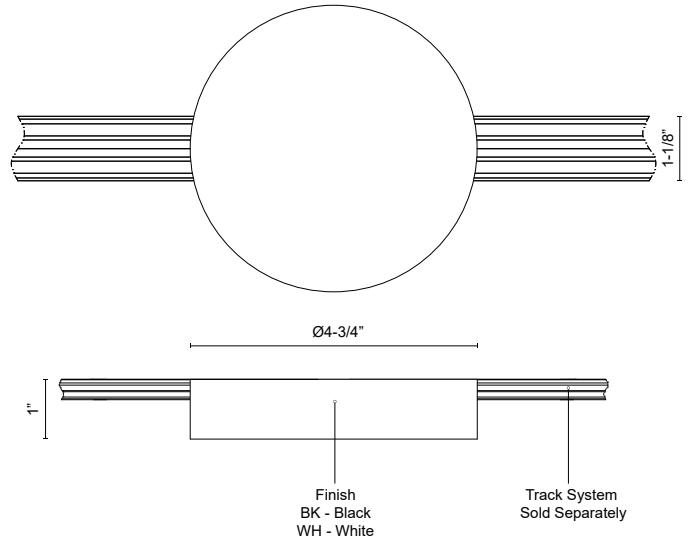

TRILO
TR989362-UNV-010
POWER SUPPLY

PROJECT

DESCRIPTION

Center Feed Canopy can be placed anywhere on the Trilo track with rail cutouts on either side of the circular body.

SPECIFICATION DETAILS

Fixture Dimensions	D4-3/4" x H1"
Max Track Length	20m
Wattage	30W
Voltage	120-277V
Dimming	100% - 10%, 0-10V Dimmer (Not Included)
Location	Dry
Material	Steel + Polymeric Material
Paint Finish	BK02; WH02

* For custom options, consult factory for details.
* For warranty information, please visit www.kuzcolighting.com/warranty

*Only works with deep octagon box with height of 2-1/8"

KUZCO

CANADA: 19054 28TH AVENUE - SURREY, BC V3Z 6M3
USA: 3035 E. LONE MOUNTAIN ROAD - LAS VEGAS, NV 89081

WWW.KUZCOLIGHTING.COM

© 2024 KUZCO LIGHTING. ALL RIGHTS RESERVED.

COMMENT