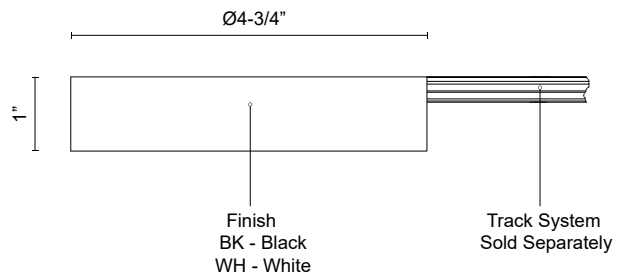

TRILO
TR989361-UNV-010
POWER SUPPLY

PROJECT

DESCRIPTION

End Feed Canopies are placed at the end or beginning of your Trilo track system with a track rail cutout on one side.

SPECIFICATION DETAILS

Fixture Dimensions	D4-3/4" x H1"
Max Track Length	20m
Wattage	30W
Voltage	120-277V
Dimming	100% - 10%, 0-10V Dimmer (Not Included)
Location	Dry
Material	Steel + Polymeric Material
Paint Finish	BK02; WH02

* For custom options, consult factory for details.

* For warranty information, please visit www.kuzcolighting.com/warranty

*Only works with deep octagon box with height of 2-1/8"

KUZCO

CANADA: 19054 28TH AVENUE - SURREY, BC V3Z 6M3
USA: 3035 E. LONE MOUNTAIN ROAD - LAS VEGAS, NV 89081

WWW.KUZCOLIGHTING.COM

© 2024 KUZCO LIGHTING. ALL RIGHTS RESERVED.

COMMENT