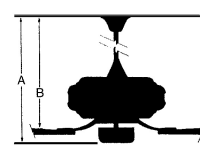

## MEASUREMENTS

Blade Finish:	Reversible Blades:		
	<b>No</b>		
Blade Material:	Slope:		
	<b>No</b>		
Blade Sweep:	No. of Blades:	Blade Pitch:	Hanging Weight:
<b>52"</b>	<b>5</b>		<b>27.56</b>
Downrod 1:	Downrod 1 Outside Dia:	Downrod 2:	Downrod 2 Outside Dia:
<b>6</b>	<b>0.75</b>		
Ceiling to Lowest Point: (Dim A)	Ceiling to Blade (Dim B)	Lead Wire:	Motor Size:
<b>15.5</b>	<b>8.75</b>	<b>80</b>	<b>172 x 20mm</b>