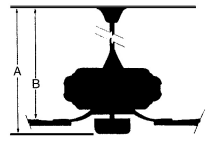

## MEASUREMENTS

Blade Finish:				Reversible Blades:	<b>No</b>
Blade Material:	<b>PLYWOOD CONSTRUCTION</b>			Slope:	<b>Yes</b>
Blade Sweep:	No. of Blades:	Blade Pitch:	Hanging Weight:		
<b>72"</b>	<b>5</b>	<b>14 DEGREES</b>	<b>35.49</b>		
Downrod 1:	Downrod 1 Outside Dia:	Downrod 2:	Downrod 2 Outside Dia:		
<b>3.5</b>	<b>.75</b>	<b>6</b>	<b>.75</b>		
Ceiling to Lowest Point: (Dim A)	Ceiling to Blade (Dim B)	Lead Wire:	Motor Size:		
<b>12.75</b>	<b>10.5</b>	<b>80"</b>	<b>212X25MM</b>		