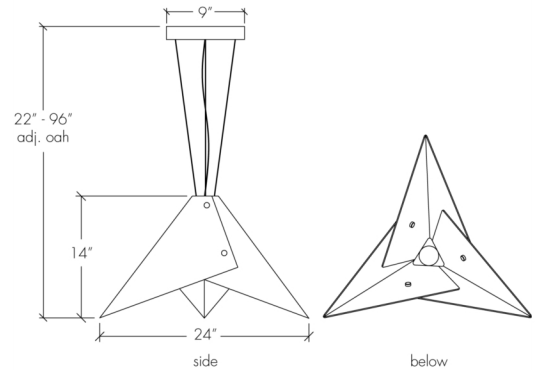

Base Specs

14"h x 24"l x 24"w x 22"- 96"adj OAH
Cable Hung

Notes

Acrylic Body - Finish choice applies to canopy and modern caps
Brass modern caps available upon request

Multiple Sizes Available

21470-24 | 14"h x 24"l x 24"w x 22"- 96"adj OAH
22470-36 | 21"h x 36"l x 36"w x 32"- 96"adj OAH