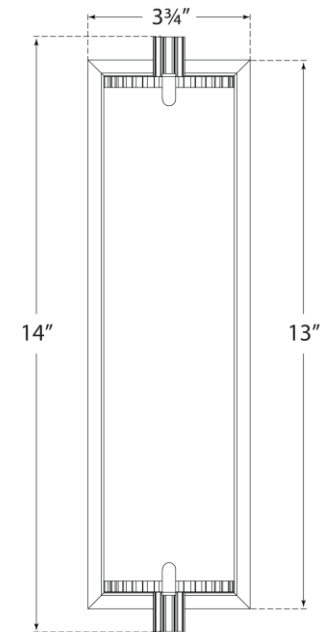

TEAR SHEET

Calliope Medium Bath Light

Item # TOB 2192BZ-WG

Designer: Thomas O'Brien

Height: 14"

Width: 3.75"

Extension: 3.5"

Backplate: 3" x 12" Rectangle

Finishes: BZ, HAB, PN

Glass Options: WG

Lightsource: Dedicated LED

Wattage: 9w (720lm)

Weight: 5 Pounds

Front View

Side View