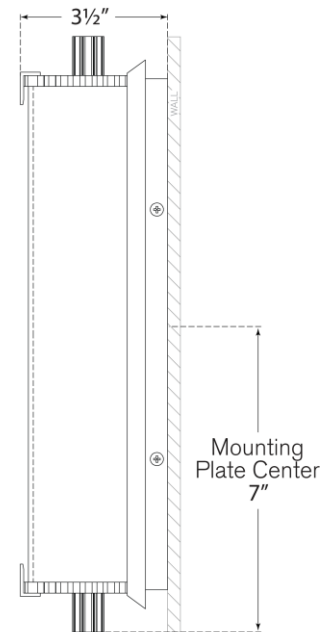

TEAR SHEET

Calliope Medium Bath Light

Item # TOB 2192BZ-WG

Designer: Thomas O'Brien

Height: 14"

Width: 3.75"

Extension: 3.5"

Backplate: 3" x 12" Rectangle

Finishes: BZ, HAB, PN

Glass Options: WG

Lightsource: Dedicated LED

Wattage: 9w (720lm)

Weight: 5 Pounds

Front View

Side View