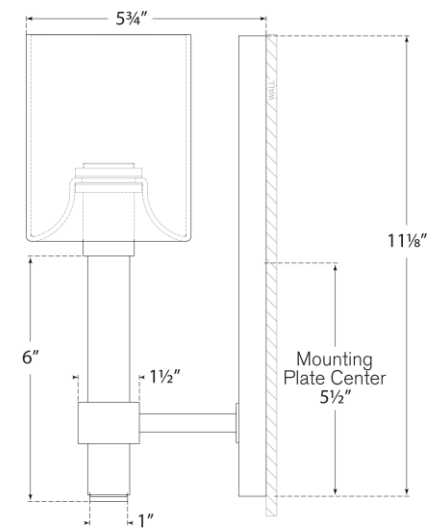

TEAR SHEET

Maribelle Single Sconce

Item # SK 2450PN-PN

Designer: Suzanne Kasler

Height: 11.5"

Width: 4.25"

Extension: 5.75"

Backplate: 4.25" x 11" Rectangle

Finishes: HAB, PN

Shade Treatments: WG, HAB, PN

Shade Details: 4" x 4" x 5"

Socket: E12 Candelabra

Wattage: 40 B11

Weight: 5 Pounds

Front View

Side View