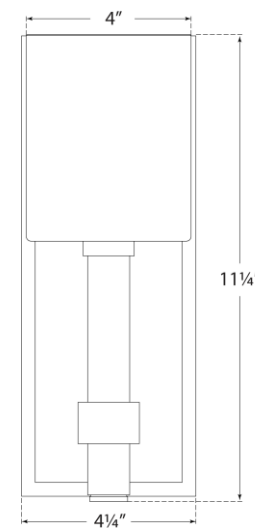

TEAR SHEET

Maribelle Single Sconce

Item # SK 2450PN-PN

Designer: Suzanne Kasler

Height: 11.5"

Width: 4.25"

Extension: 5.75"

Backplate: 4.25" x 11" Rectangle

Finishes: HAB, PN

Shade Treatments: WG, HAB, PN

Shade Details: 4" x 4" x 5"

Socket: E12 Candelabra

Wattage: 40 B11

Weight: 5 Pounds

Front View

Side View