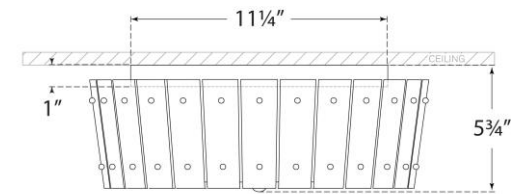

TEAR SHEET

Cadence Medium Single-Tier Flush Mount

Item # S 4651PN-AM

Designer: Carrier and Company

Height: 5.75"

Width: 15.5"

Canopy: 11.25" Round

Finishes: HAB, PN

Glass Options: AM

Socket: 3 - E12 Candelabra

Wattage: 3 - 60 C11

Weight: 13 Pounds

Side View

Side View