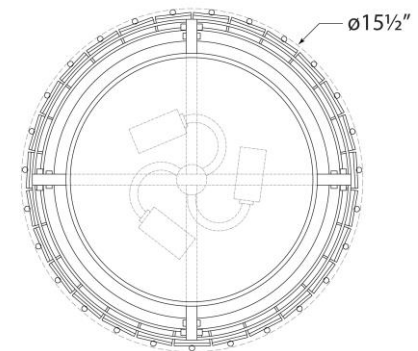

TEAR SHEET

Cadence Medium Single-Tier Flush Mount

Item # S 4651PN-AM

Designer: Carrier and Company

Height: 5.75"

Width: 15.5"

Canopy: 11.25" Round

Finishes: HAB, PN

Glass Options: AM

Socket: 3 - E12 Candelabra

Wattage: 3 - 60 C11

Weight: 13 Pounds

Side View

Side View