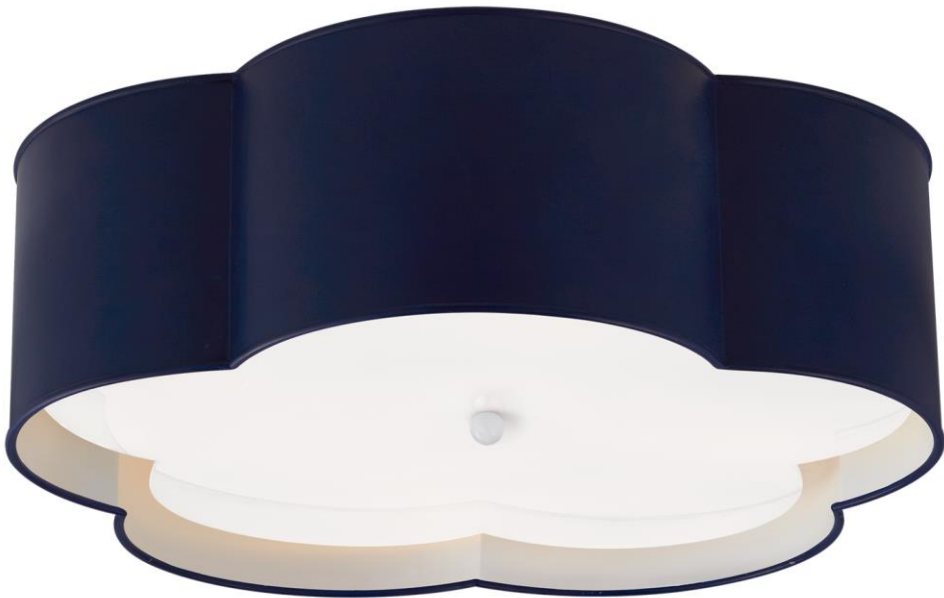

### Bryce Large Flower Flush Mount

Item # KS 4118NVY/WHT-FA

Designer: kate spade new york

Height: 7"

Width: 20"

Finishes: BSL/WHT, G/WHT, NVY/WHT, PNK/WHT, WHT/G

Glass Options: FA

Socket: 4 - E26 Keyless

Wattage: 4 - 40 A19

Weight: 14 Pounds

Bottom View