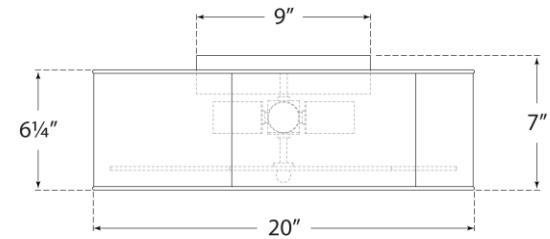

### Bryce Large Flower Flush Mount

Item # KS 4118NVY/WHT-FA

Designer: kate spade new york

Height: 7"

Width: 20"

Finishes: BSL/WHT, G/WHT, NVY/WHT, PNK/WHT, WHT/G

Glass Options: FA

Socket: 4 - E26 Keyless

Wattage: 4 - 40 A19

Weight: 14 Pounds

Bottom View