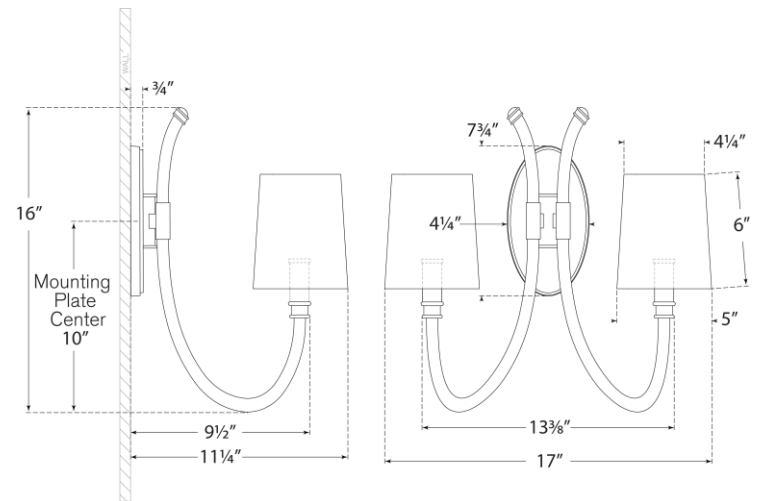

TEAR SHEET

Clarice Double Sconce

Item # JN 2030CG/PN-L

Designer: Julie Neill

Height: 16"

Width: 17.5"

Extension: 11.25"

Backplate: 4.25" x 7.75" Oval

Finishes: CG/AB, CG/PN

Shade Treatments: L

Shade Details: 4.25" x 5" x 6"

Socket: 2 - E12 Candelabra

Wattage: 2 - 40 B11

Weight: 5 Pounds

Side View

Front View