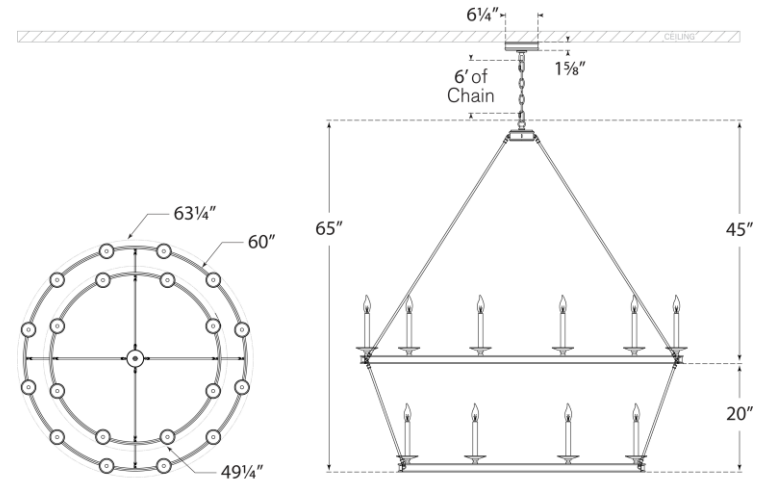

## Launceton XXL Two Tiered Chandelier

Item # CHC 1609BZ

Designer: Chapman & Myers

Height: 65"

Width: 63.5"

Canopy: 6" Round

Finishes: AB, BZ, PN

Socket: 20 - E12 Candelabra

Wattage: 20 - 40 C11

Weight: 61 Pounds

Note: Special Installation Required

Top View

Front View