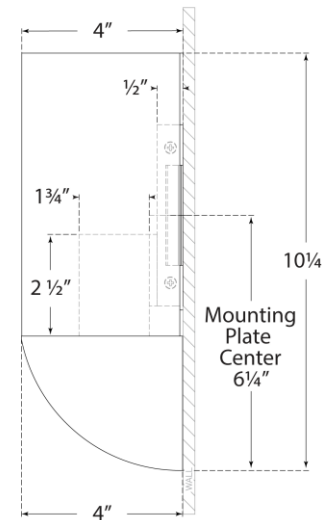

TEAR SHEET

Crescent Small Sconce

Item # BBL 2155G-WG

Designer: Barbara Barry

Height: 10.25"

Width: 8"

Extension: 4"

Backplate: 4.5" Square

Finishes: BSL, G, PN

Glass Options: WG

Socket: E26 Keyless

Wattage: 14.5 LED A19

Weight: 5 Pounds

Side View

Front View