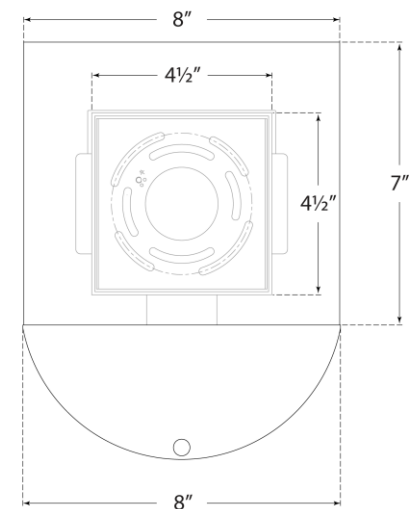

TEAR SHEET

Crescent Small Sconce

Item # BBL 2155G-WG

Designer: Barbara Barry

Height: 10.25"

Width: 8"

Extension: 4"

Backplate: 4.5" Square

Finishes: BSL, G, PN

Glass Options: WG

Socket: E26 Keyless

Wattage: 14.5 LED A19

Weight: 5 Pounds

Side View

Front View