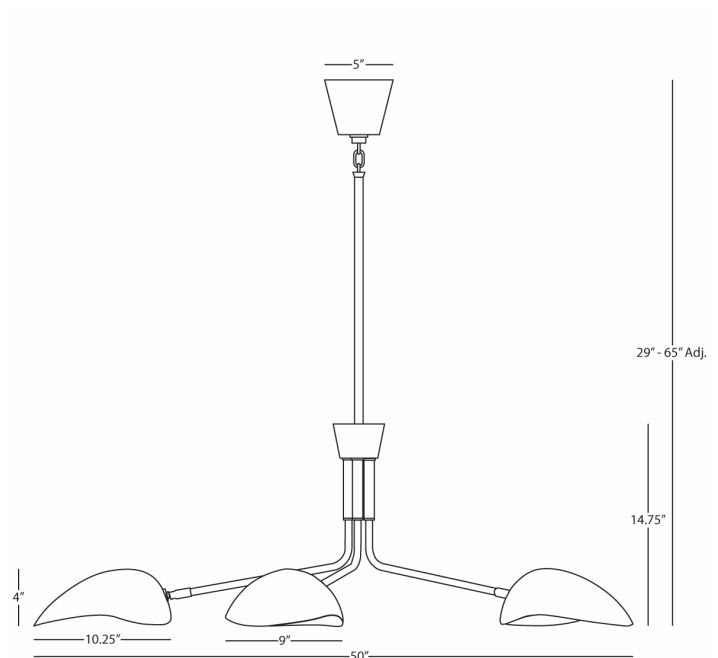

RICO ESPINET

RACER

S1522

Chandelier

5-100W Max.

Bulb Type: A

Direct Wire

Polished Nickel Finish

Matte Black Adjustable Shades

Susp. Hardware: 3 pcs - 5/8" x 12"

& 1pc - 5/8" x 6" Extension Rods

FINISH OPTION:

1522 - Modern Brass

**** Available for Quick SHIP ****