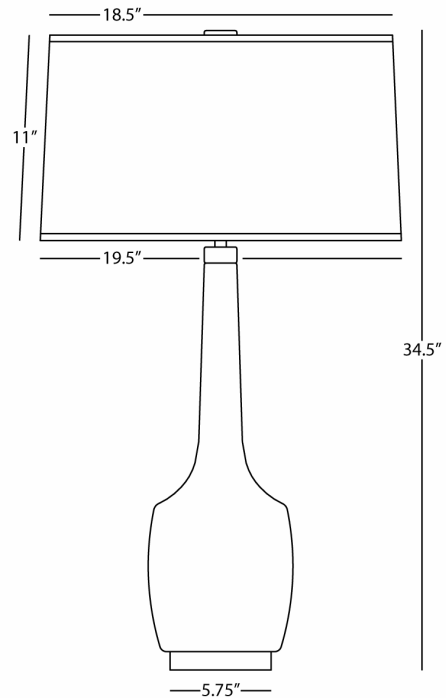

DELILAH

EB701

Table Lamp

1-150W Max.

Bulb Type: A

Switch: Hi-Lo Dimming

Antique Brass Finish

Egg Blue Glazed Ceramic

Oyster Linen Shade w/ Self-Fabric

Top and Bottom Diffuser

See Audrey/ Delilah Table for Color Options

** Available for Quick SHIP **