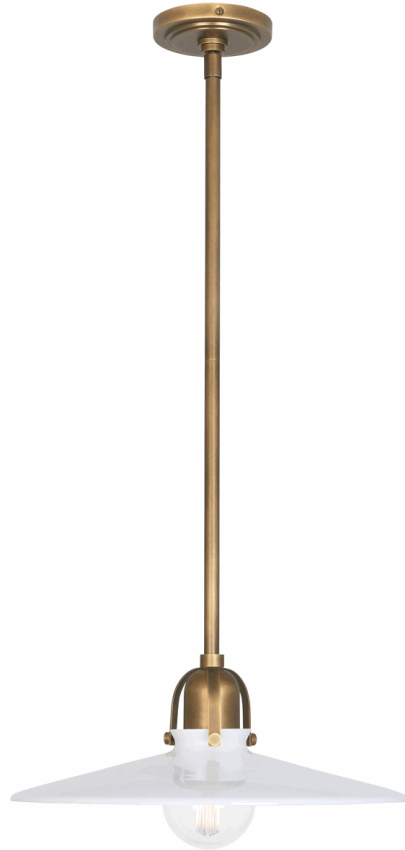

RICO ESPINET

ARIAL

615

Pendant

1-100W Max.

Bulb Type: A

Direct Wire

Warm Brass Finish

White Glass Shade

Susp. Hardware: 3 pcs. 5/8" X 12" & 1 pc. 5/8" x

6" Extension Rods

FINISH OPTIONS:

S615 - Antique Silver

Z615 - Deep Patina Bronze

**** Available for Quick SHIP ****