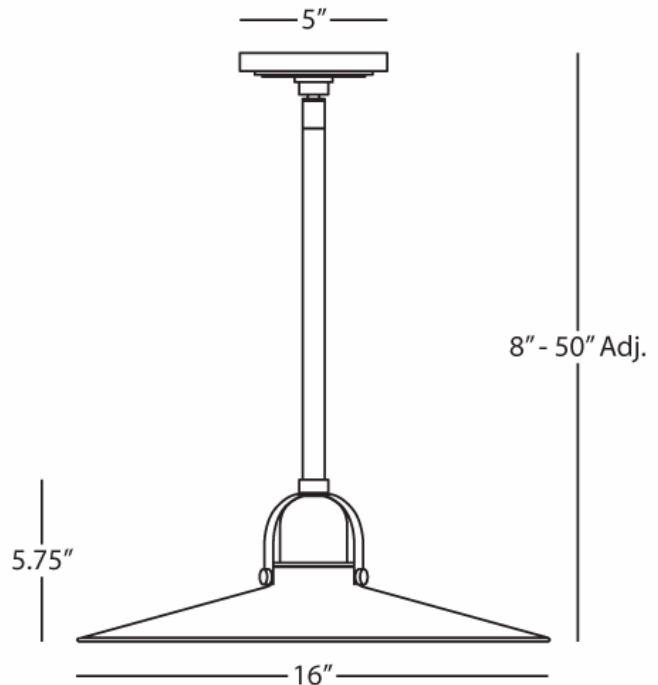

RICO ESPINET

ARIAL

615

Pendant

1-100W Max.

Bulb Type: A

Direct Wire

Warm Brass Finish

White Glass Shade

Susp. Hardware: 3 pcs. 5/8" X 12" & 1 pc. 5/8" x

6" Extension Rods

FINISH OPTIONS:

S615 - Antique Silver

Z615 - Deep Patina Bronze

**** Available for Quick SHIP ****