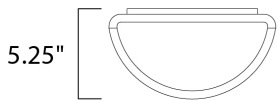

**MEASUREMENTS**

DIMENSION : 10." W x 4.75" H x 5.25" Ext  
 BACK PLATE : 3.75" W x 3.75" H x 2.5" HCO  
 HANGING WEIGHT : 2.38 lb

**LAMPING**

INPUT VOLTAGE : 120V  
 LUMENS : 1,355 Rated (0 Del.)  
 BULB : 1 x 18W (INCLUDED), 18W Total  
 CRI : 80+ CRI  
 COLOR\_TEMP : 2700K