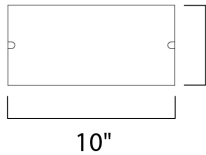

**MEASUREMENTS**

DIMENSION : 10." W x 4.75" H x 5.25" Ext  
 BACK PLATE : 3.75" W x 3.75" H x 2.5" HCO  
 HANGING WEIGHT : 2.38 lb

**LAMPING**

INPUT VOLTAGE : 120V  
 LUMENS : 1,355 Rated (0 Del.)  
 BULB : 1 x 18W (INCLUDED), 18W Total  
 CRI : 80+ CRI  
 COLOR\_TEMP : 2700K