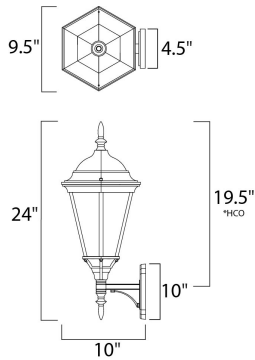

PRODUCT DESCRIPTION

Westlake EE is a transitional style, energy saving collection from Maxim Lighting International in Black or Rust Patina finish.

MEASUREMENTS

DIMENSION : 9.5" W x 24." H x 10." Ext
BACK PLATE : 4.5" W x 10." H x 19.5" HCO
HANGING WEIGHT : 4.14 lb

LAMPING

INPUT VOLTAGE : 120V
LUMENS : 1,355 Rated (0 Del.)
BULB : 1 x 18W (INCLUDED), 18W Total
CRI : 80+ CRI
COLOR_TEMP : 2700K

FINISHES OPTION

Black BK

GLASS

Frosted FT

MATERIAL

Die Cast Aluminum

RATINGS

cETLusWet Location

ADDITIONAL

INSTALL UP/DOWN:
INCANDESCENT WATTS: 123
RATED LIFE 10000 Hours
OPERATING TEMPERATURE:
-20°C (-4°F), 40°C (104°F)

Always consult a qualified electrician before installing any lighting product.