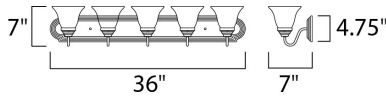

**MEASUREMENTS**

DIMENSION : 36." W x 7." H x 8." Ext  
 BACK PLATE : 36." W x 4.5" H x 4.07" HCO  
 HANGING WEIGHT : 8.6 lb

**LAMPING**

INPUT VOLTAGE : 120V  
 LUMENS : 5,750 Rated (0 Del.)  
 BULB : 5 x 60W (NOT INCLUDED), 300W Total  
 DIMMABLE : Dimmable