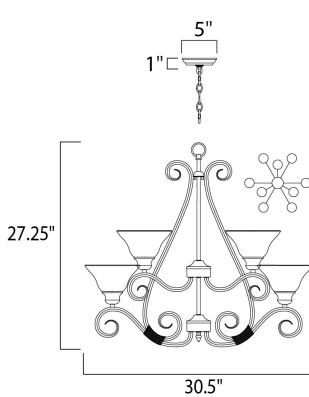

ADDITIONAL

ADJUSTABLE
 INSTALL UP/DOWN:
 RATED LIFE 2500 Hours
 OPERATING TEMPERATURE:
 -20°C (-4°F), 40°C (104°F)

MEASUREMENTS

DIMENSION : 30.5" L x 30.5" W x 27.25" H
 CANOPY : 5." W x 1." H x 5." L
 HANGING WEIGHT : 22.49 lb