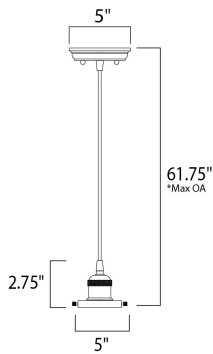

*max overall height

MEASUREMENTS

DIMENSION : 5." L x 5." W x 2.75" H
 MAX OAH : 61.75" OAH
 CANOPY : 5." W x 1.25" H x 5." L
 HANGING WEIGHT : 1.5 lb

LAMPING

INPUT VOLTAGE : 120V
 LUMENS : 0 Rated (0 Del.)
 BULB : 1 x 60W (NOT INCLUDED), 60W Total
 DIMMABLE : Dimmable