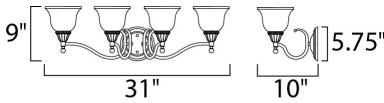

PRODUCT DESCRIPTION

A beautifully styled collection offered in Satin Nickel or our popular Oil Rubbed Bronze finish.

MEASUREMENTS

DIMENSION : 31." W x 9." H x 10." Ext
 BACK PLATE : 5.67" W x 5.67" H
 HANGING WEIGHT : 7.7 lb