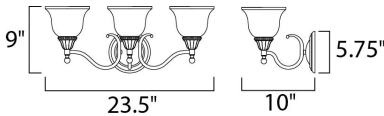

PRODUCT DESCRIPTION

A beautifully styled collection offered in Satin Nickel or our popular Oil Rubbed Bronze finish.

MEASUREMENTS

DIMENSION : 23.5" W x 9." H x 10." Ext
 BACK PLATE : 5.75" W x 5.75" H x 3." HCO
 HANGING WEIGHT : 6.38 lb

LAMPING

INPUT VOLTAGE : 120V
 LUMENS : 3,450 Rated (0 Del.)
 BULB : 3 x 60W (NOT INCLUDED), 180W Total
 DIMMABLE : Dimmable

FINISHES OPTION

Oil Rubbed Bronze Ol 

GLASS

Soft Vanilla SV

MATERIAL

Steel