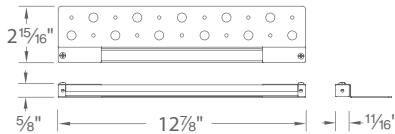

PRODUCT DESCRIPTION

Hardscape luminaire. Multiple mounting options with durable aluminum construction.

FEATURES

- Conveniently adapts into existing 12V system
- Translucent diffuser eliminates worrisome hotspots for even light projection
- Mounting options included; stainless steel under capstone brackets, clips and hardware
- Simple two screw mounting option into handrails, bench seats, decks, steps and fences
- IP66 rated, protected against high pressure water jets
- Potted electronics and conformal coated LEDs for long term moisture protection
- Maintains constant lumen output against voltage drop
- UL 1838 Listed

SPECIFICATIONS

- **Input:** 9 - 15VAC (Transformer is required)
- **Power:** 6.5W / 10.1VA
- **Brightness:** 185 lm
- **CRI:** 90+
- **Rated Life:** 70,000 hours