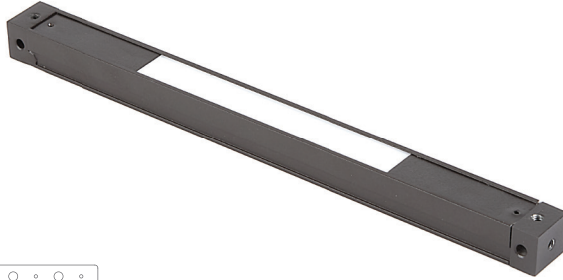

HARDSCAPE - 6"

7061

WAC

LANDSCAPE LIGHTING