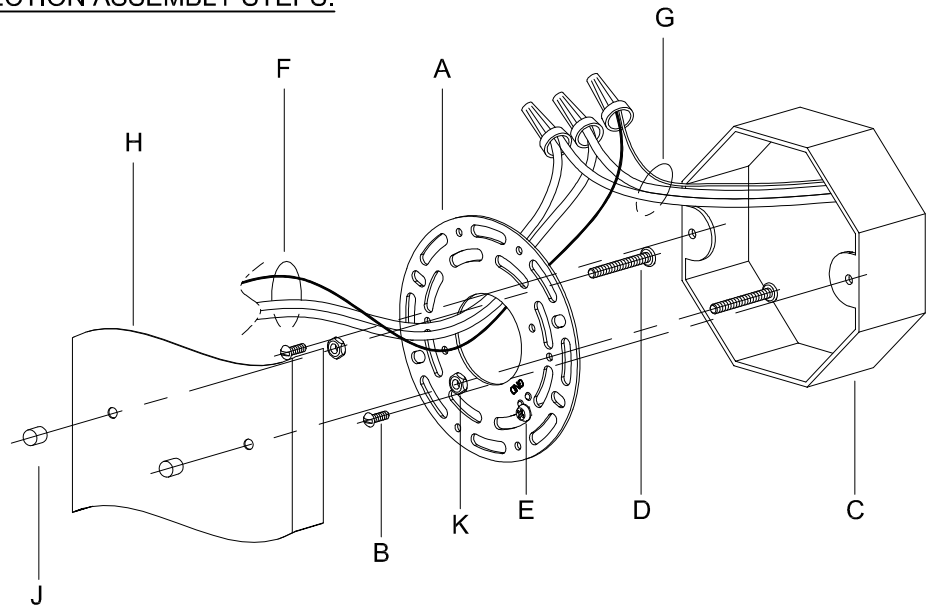

Assembly & Installation Instructions

CAUTION: Read instructions carefully and turn electricity off at main circuit breaker panel before beginning installation.

300061, 300062

WARNING - If any Special Control Devices are used with this Fixture, Follow the Instructions Carefully to assure full compliance with N.E.C. requirements. If there are any questions, contact a Qualified Electrical Contractor.

CAUTION - All glass is fragile, use care when handling Glass component(s) and or Lamp(s).

CANOPY MOUNTING & WIRE CONNECTION ASSEMBLY STEPS:

1. D,E → A
2. K → D
3. B,A → C
4. F → G
5. H,J → D

FIXTURE ASSEMBLY STEPS: