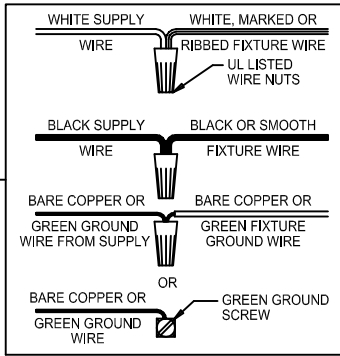

Assembly & Installation Instructions

CAUTION: Read instructions carefully and turn electricity off at main circuit breaker panel before beginning installation.

300061, 300062

WARNING - If any Special Control Devices are used with this Fixture, Follow the Instructions Carefully to assure full compliance with N.E.C. requirements. If there are any questions, contact a Qualified Electrical Contractor.

CAUTION - All glass is fragile, use care when handling Glass component(s) and or Lamp(s).

CANOPY MOUNTING & WIRE CONNECTION ASSEMBLY STEPS:

1. D,E → A
2. K → D
3. B,A → C
4. F → G
5. H,J → D

FIXTURE ASSEMBLY STEPS: