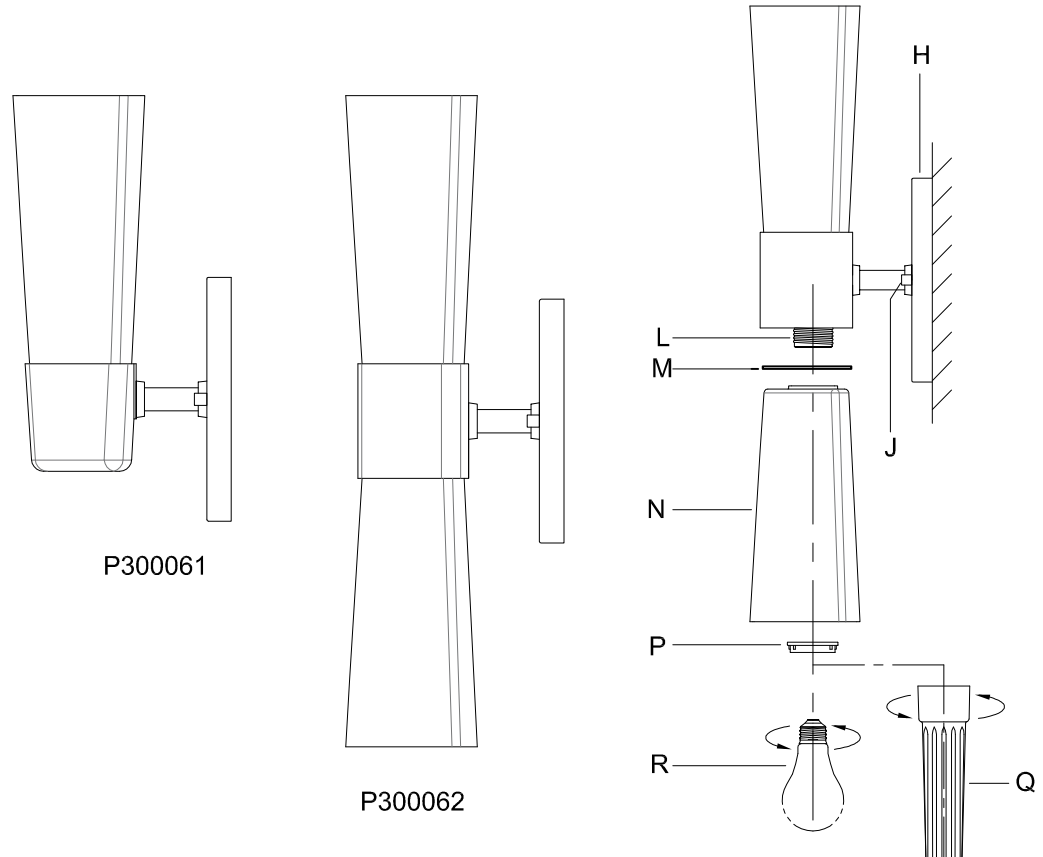

FIXTURE ASSEMBLY STEPS:

1. M,N,P,Q → L
2. R → L

B, C, G & R
(NOT FURNISHED)
(NO INCLUIDA)
(NON FOURNIE)