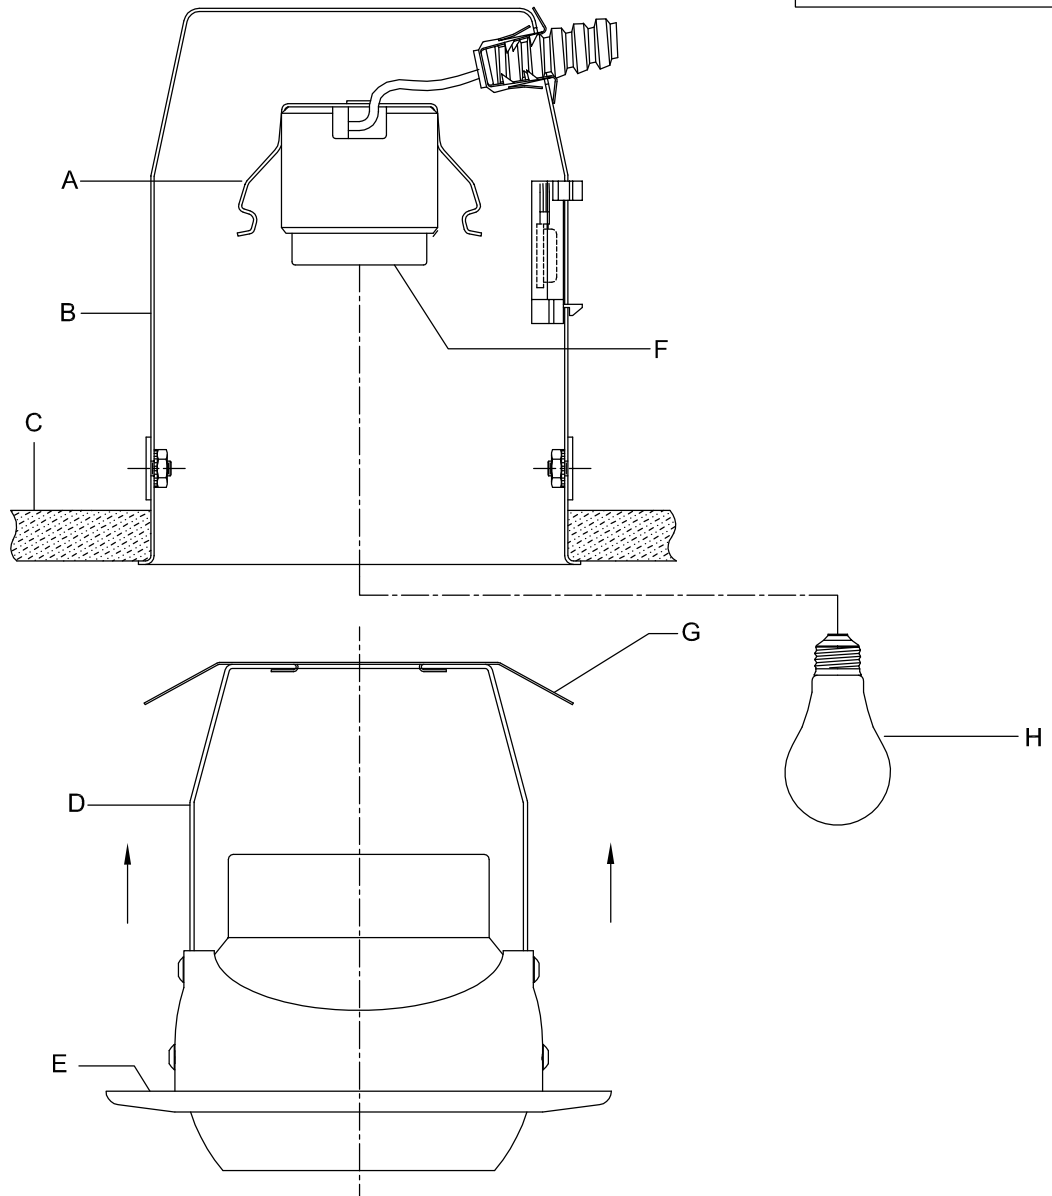

Assembly & Installation Instructions

CAUTION: Read instructions carefully and turn electricity off at main circuit breaker panel before beginning installation.

8046

WARNING: If any Special Control Devices are used with this Fixture, Follow the Instructions Carefully to assure full compliance with N.E.C. requirements. If there are any questions, contact a Qualified Electrical Contractor.

CAUTION: All glass is fragile, use care when handling lamp(s) or other glass components.

WARNING - This product contains chemicals known to the State of California to cause cancer, birth defects and /or other reproductive harm. Thoroughly wash hands after installing, handling, cleaning, or otherwise touching this product.

ASSEMBLY STEPS:
PASOS PARA ENSAMBLAR:
MODE D'ASSEMBLAGE:

1. B → C
2. D → G
3. G → A
4. E → C
5. H → F

C & H
(NOT FURNISHED)
(NO INCLUIDA)
(NON FOURNIE)