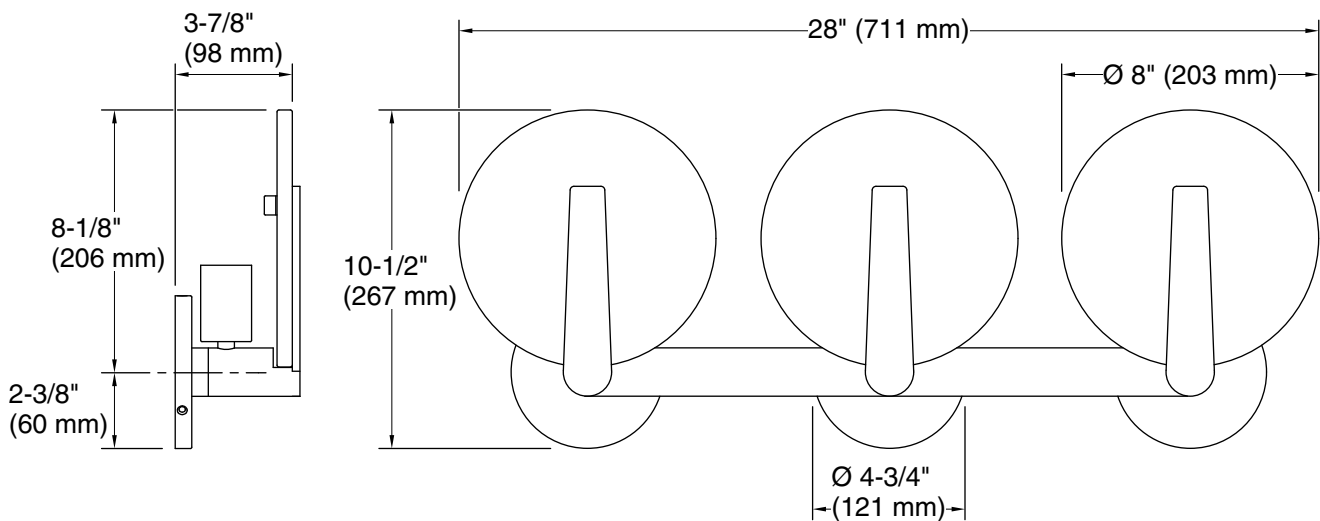

Color	Code	Description
	BNL	Brushed Nickel
	CPL	Polished Chrome
	BLL	Matte Black
	2GL	Brushed Moderne Brass

Required Electrical Service

1.5 A

Technical Information

All product dimensions are nominal.

Material:	Glass, Aluminum, Steel, Brass
Number of Lights:	3
Lighting Type:	Socket-based
Socket Type:	E-26 Medium
Number of Shades:	3
Shade Type:	Etched Glass
Hanging Type:	Non-hanging