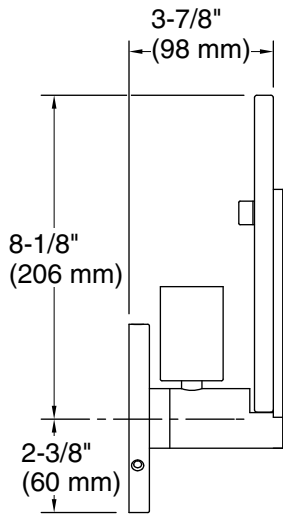

Required Electrical Service

One circuit required.

120 V, 1 A, 60 Hz

Notes

Install this product according to the installation instructions.

Technical Information

All product dimensions are nominal.

Material: Glass, Aluminum, Steel, Brass

Number of Lights: 2

Lighting Type: Socket-based

Socket Type: E-26 Medium

Number of Shades: 2

Shade Type: Etched Glass

Hanging Type: Non-hanging