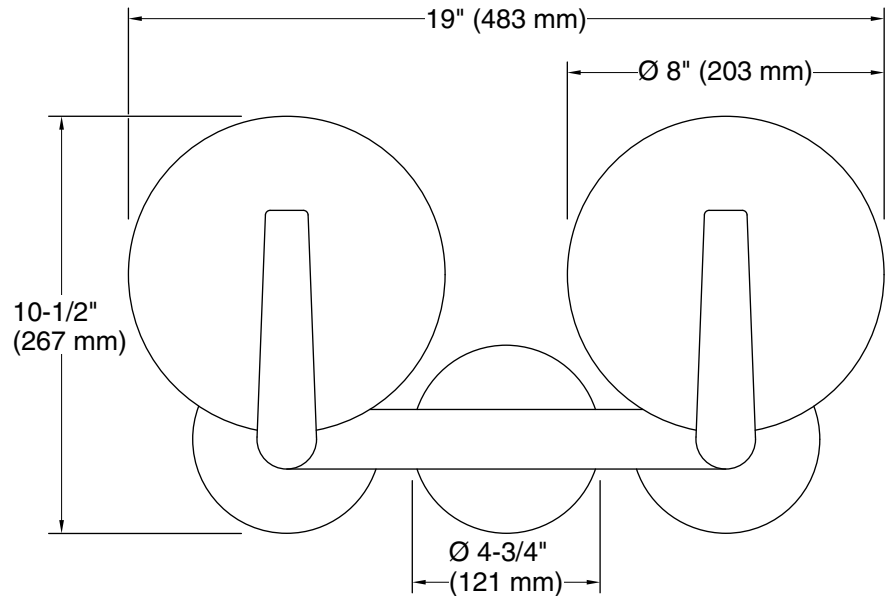

Required Electrical Service

One circuit required.

120 V, 1 A, 60 Hz

Notes

Install this product according to the installation instructions.

Technical Information

All product dimensions are nominal.

Material: Glass, Aluminum, Steel, Brass

Number of Lights: 2

Lighting Type: Socket-based

Socket Type: E-26 Medium

Number of Shades: 2

Shade Type: Etched Glass

Hanging Type: Non-hanging