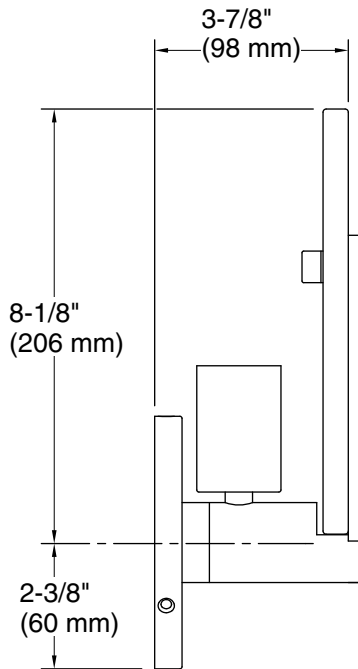

Required Electrical Service

One circuit required.

120 V, 0.5 A, 60 Hz

Notes

Install this product according to the installation instructions.

Technical Information

All product dimensions are nominal.

Material: Glass, Aluminum, Steel, Brass

Number of Lights: 1

Lighting Type: Socket-based

Socket Type: E-26 Medium

Number of Shades: 1

Shade Type: Clear Swirl Glass

Hanging Type: Non-hanging