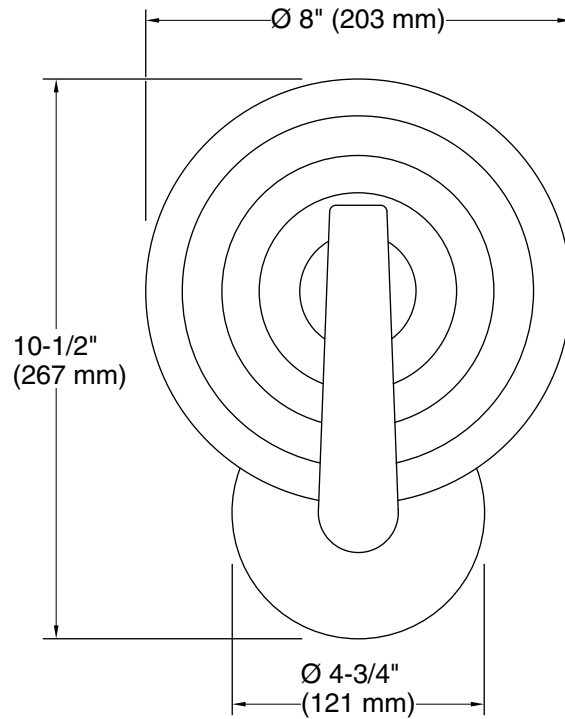

Required Electrical Service

One circuit required.

120 V, 0.5 A, 60 Hz

Notes

Install this product according to the installation instructions.

Technical Information

All product dimensions are nominal.

Material: Glass, Aluminum, Steel, Brass

Number of Lights: 1

Lighting Type: Socket-based

Socket Type: E-26 Medium

Number of Shades: 1

Shade Type: Clear Swirl Glass

Hanging Type: Non-hanging