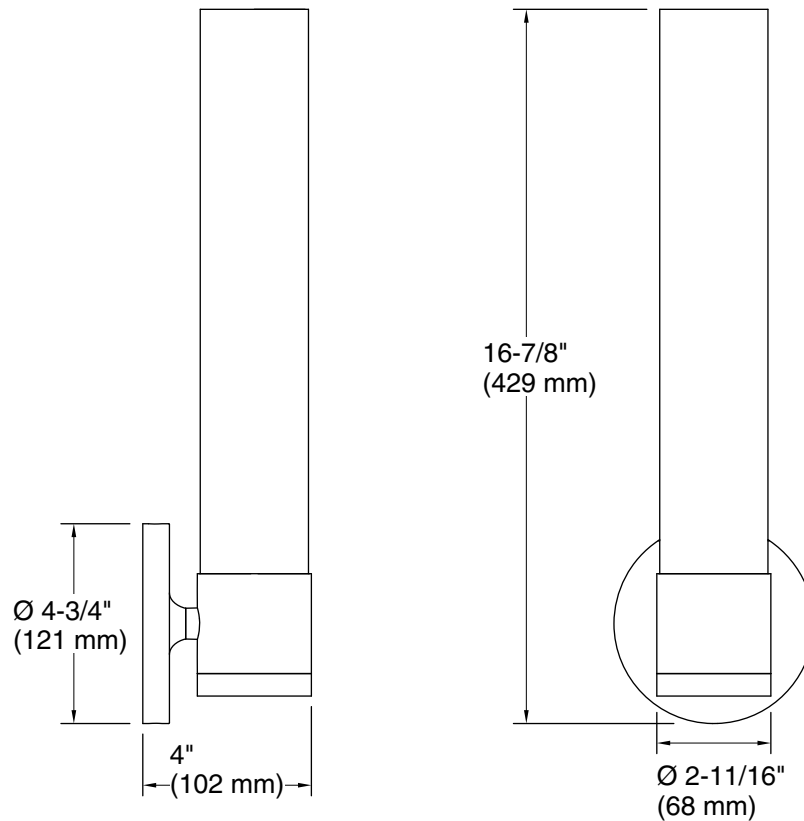

Required Electrical Service

One circuit required.

120 V, 60 Hz

Technical Information

All product dimensions are nominal.

Installation Type: Wall-mount
Material: Steel, Aluminum, Glass
Number of Lights: 1
Lighting Type: Socket-based
Socket Type: E-26 Medium
Number of Shades: 1